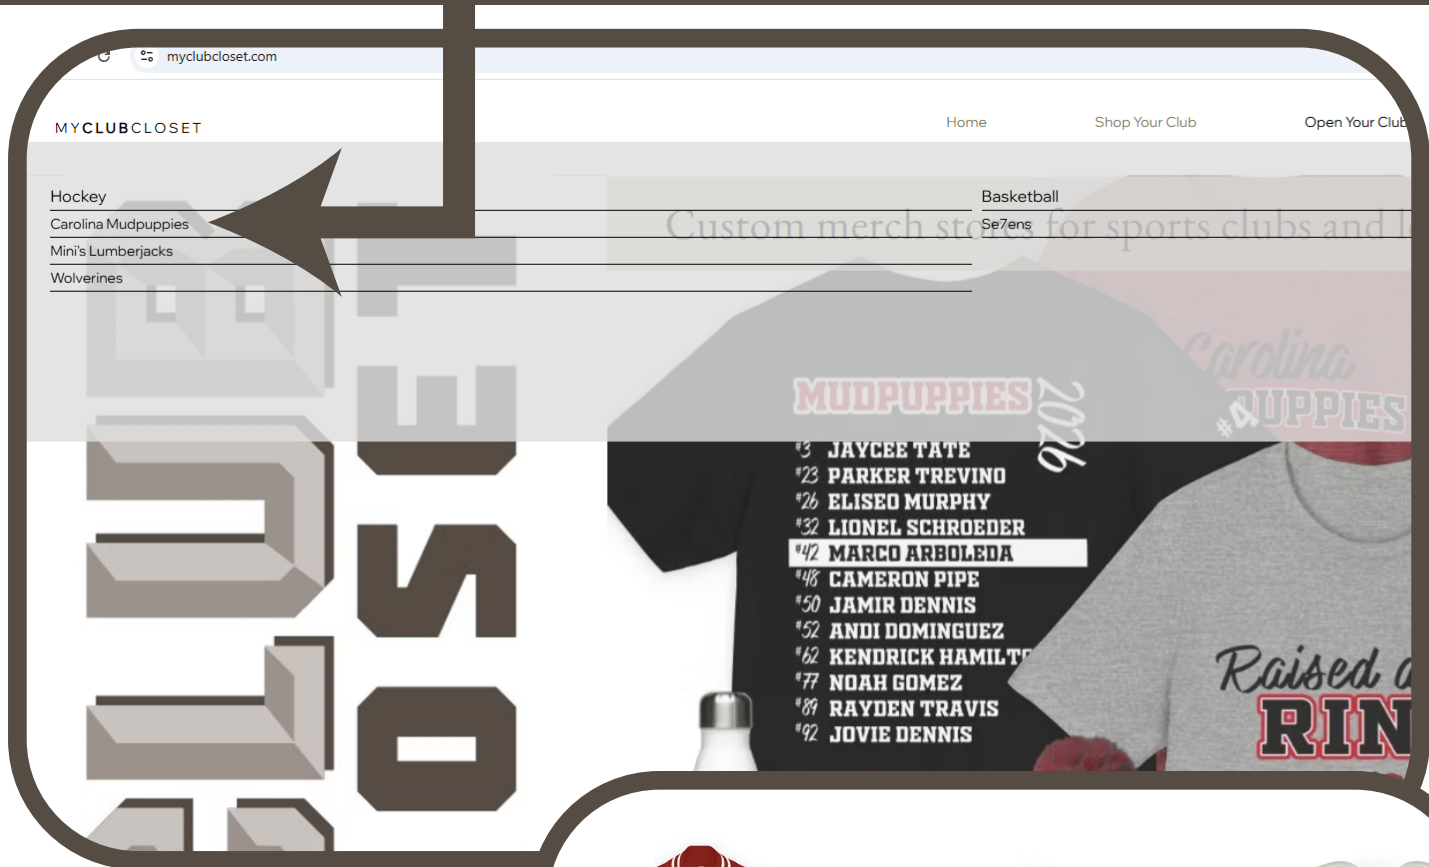

ONCE YOUR INITIAL PRODUCT LINE IS CREATED & APPROVED, YOUR CLUB WILL BE ADDED TO OUR WEBSITE, READY FOR IMMEDIATE SHOPPING!

WHICH LEADS TO YOUR OWN STOREFRONT